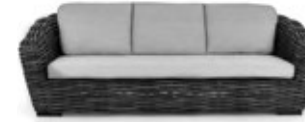

Biculair weaving:
Black wash / giant core 18 mm.

Aluminum:
Black

Palm Bay
Black Wash

PALM BAY BLACK WASH

Dimensions in inches | Cushion Inclusive

Palm Bay lounge chair 102

SKU	EAN	H	A	h	H	A	h	lbs	40 HC
40-70000658	8718091513867	31.5	40.2	36.6	13	24	4.7	60.7	± 81 0.802 cbm