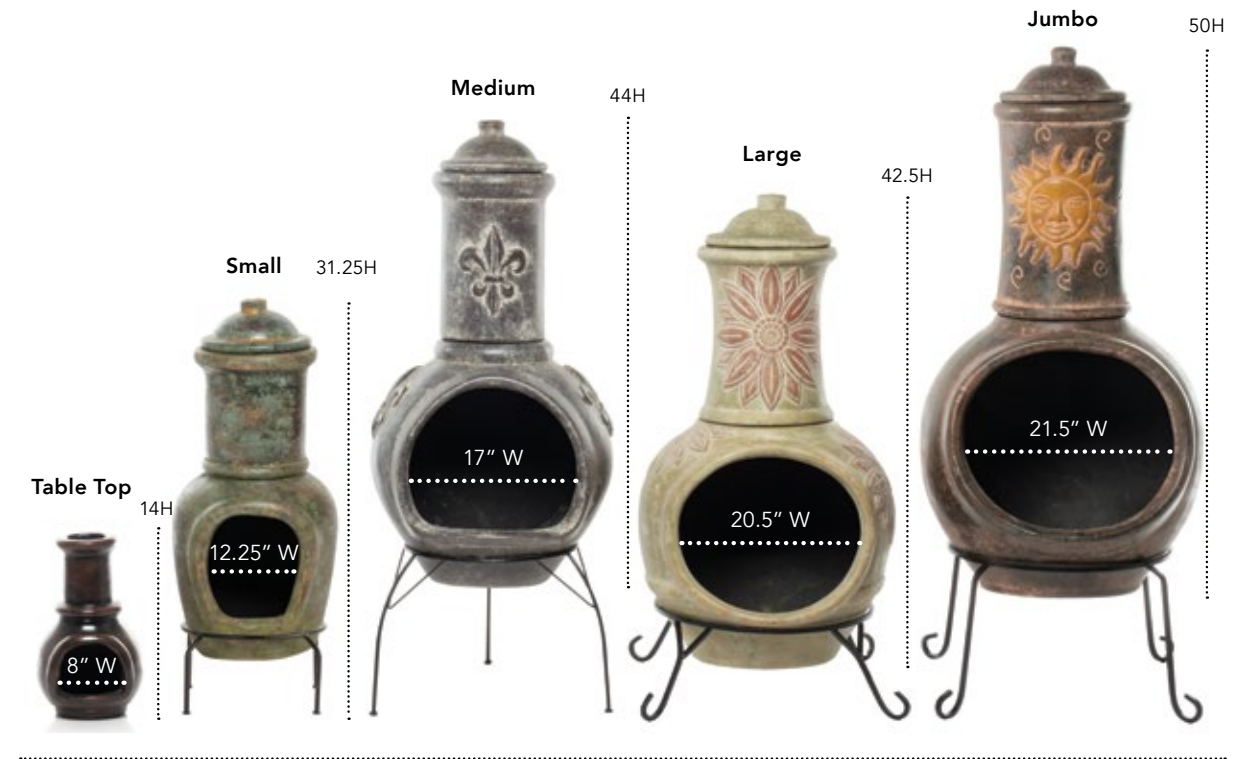

BTU: 37,000

Everyday: Chimineas

All small, medium, large, and jumbo chimineas include 4 pieces (2 pc unit, lid, and stand)

Everyday Mexican Chimineas

603-1605 Earthenware 1 Piece Small Bottle Surface Chiminea w/ Lid and Stand 12.25L x 12.25W x 31.25H (min. 2) Café Tierra/Ochre	603-1606 Earthenware 1 Piece Small Bottle Surface Flame Chiminea w/ Lid and Stand 12.25L x 12.25W x 31.25H (min. 2) Wood/Red	603-1608 Earthenware 1 Piece Small Bottle Plain Chiminea w/ Lid and Stand 12.25L x 12.25W x 31.25H (min. 2) Reptile	603-1614 Earthenware 2 Piece Large Gecko Chiminea w/ Lid and Stand 20.5L x 20.5W x 42.5H (min. 1) Mojave Desert/Red
--	---	--	--