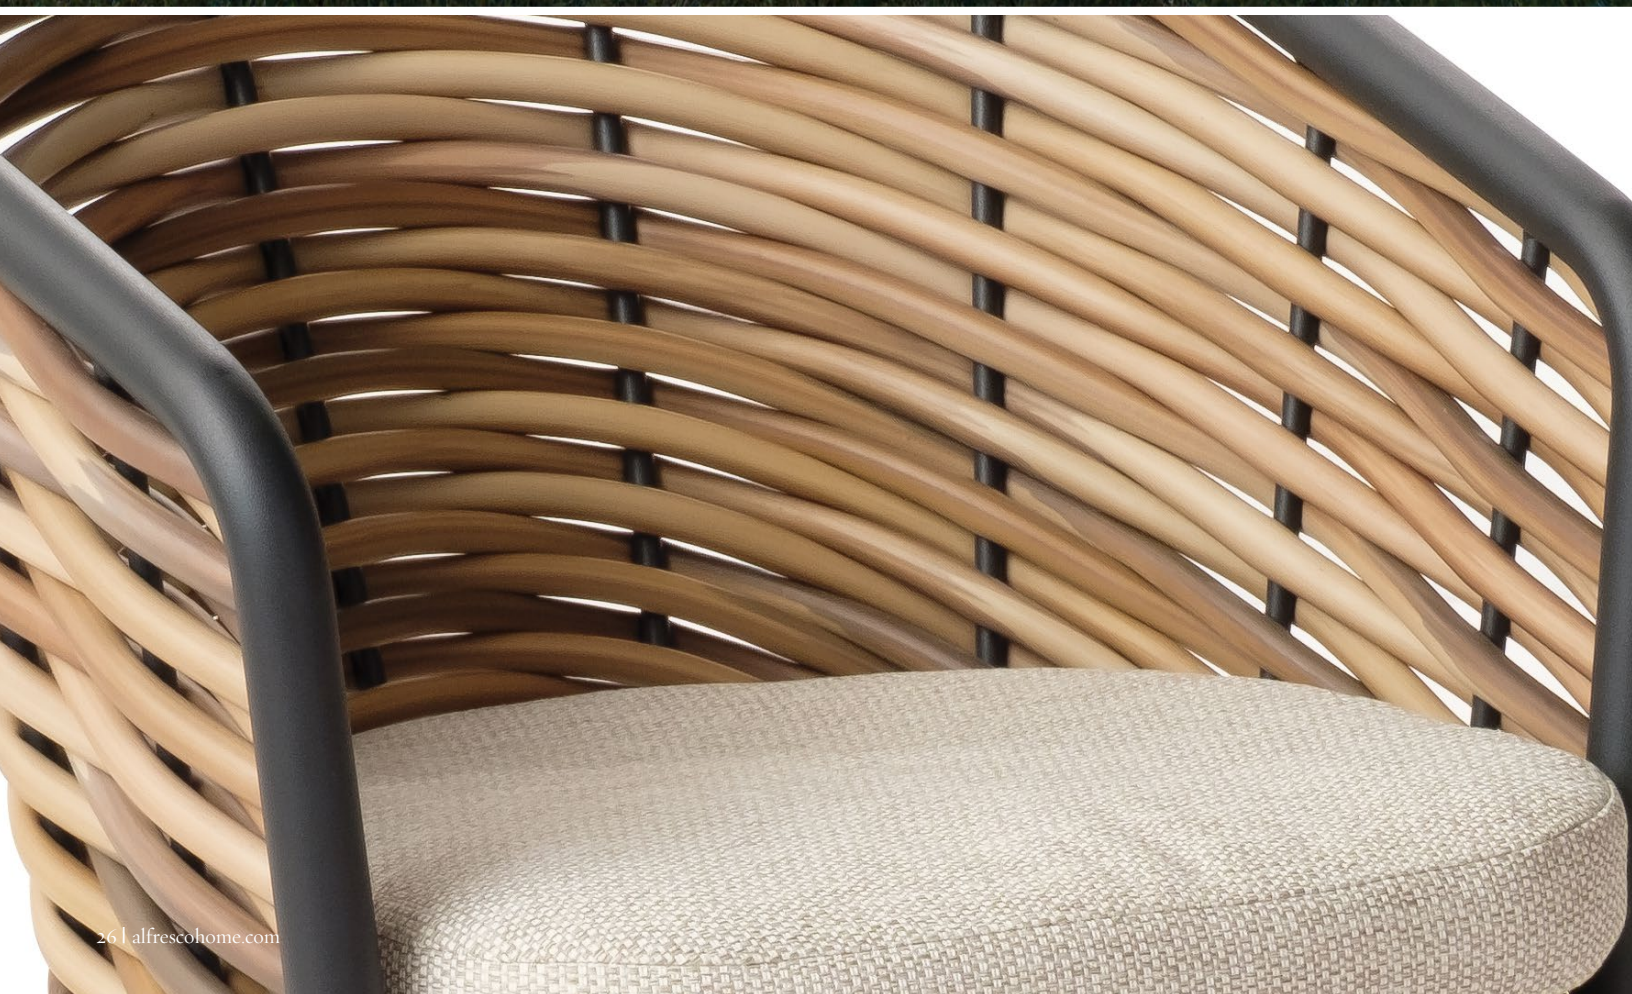

Wood:
SVLK teak Natural

Aluminum:
Black

Dimensions in inches | Cushion Inclusive

Shown: Cocoon Chairs w/ Berkley Table

Cocoon dining armchair 60

SKU	EAN	H	A	H	H	H	H	lbs	40 HC
40-70000032	8718091512235	32.7	23.6	24.8	17.3	25.6	2.36	21.12	± 180 0.361 cbm